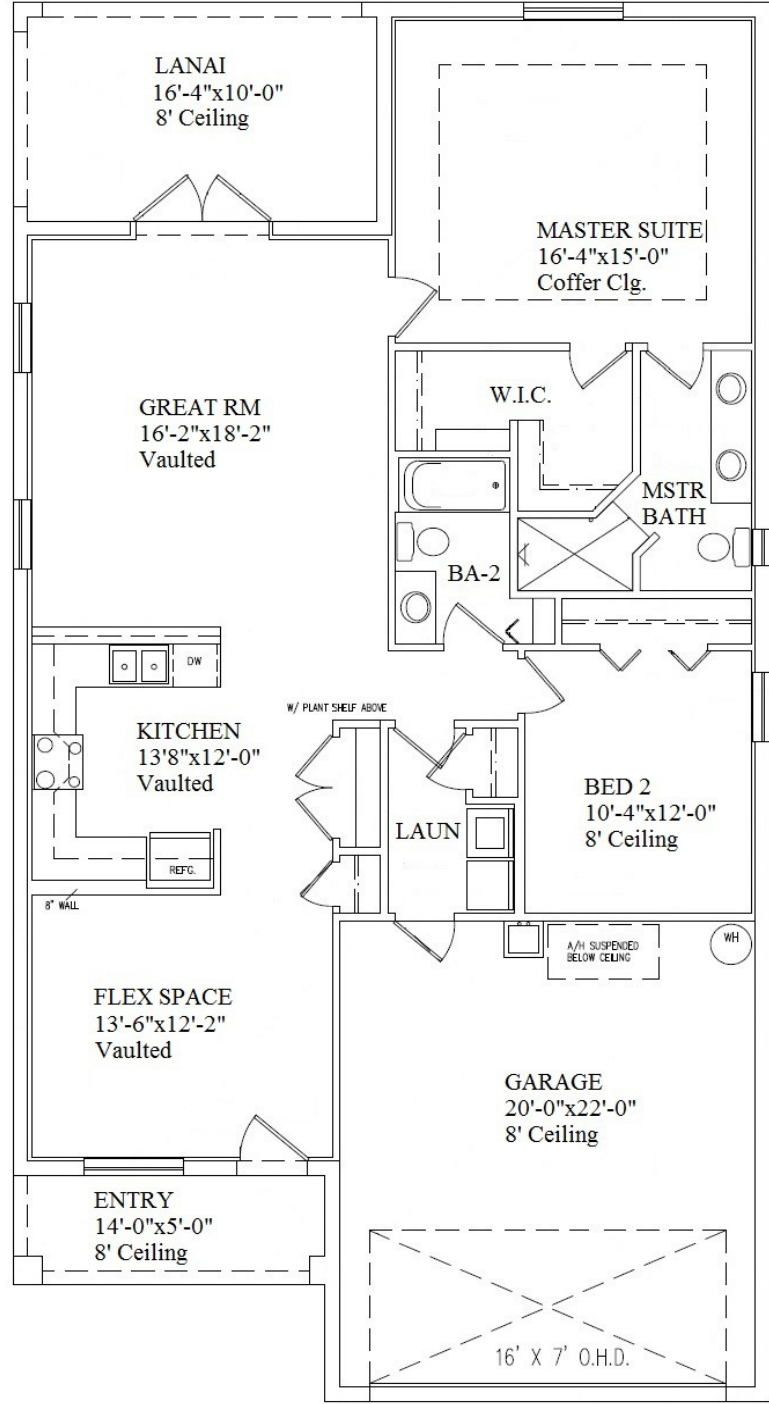

CRAPE MYRTLE

Living 1,436
Garage 432
Lanai 163
Entry 70
Total 2,101

FloridaNewHouse.com